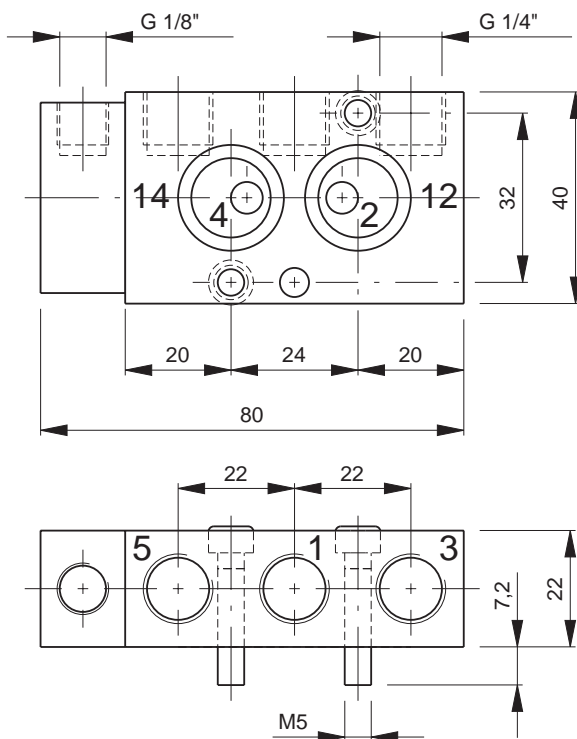

Pneumatically actuated 5/2-way spool valve with air spring. Interface according to Namur standard.

Port sizes: 1, 3 and 5: G 1/4"
12 and 14: G 1/8"

Delivery includes: 1 pin, 2 screws and 2 O-rings.

A 30 mm wide valve with a flow of 1 500 l/min is available on request.

Type	Port size	Air flow	Operating press.	Actuation press.	Weight
PN 510 601	G 1/4" - G 1/8"	800 l/min	2 - 10 bar	the same	0,19 kg